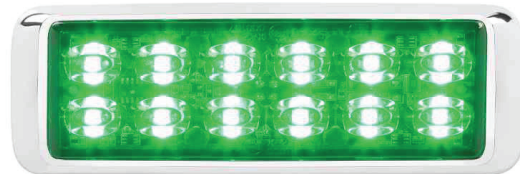

## New Release of MicroPulse® Models with Colored Lens

MicroPulse® Ultra 1200U, 600U, and 300U have models that are now available with colored lens. MicroPulse Ultra 300U and 600U models are available with Amber, Blue, or Red colored lens and the MicroPulse Ultra 1200U model is available with Amber, Blue, Green, or Red colored lens.

MPS602U-RR

MPS602U-AA

MPS602U-BB

### FEATURES

- Superior warning with high-powered LEDs
- Low-profile design offers wider range of mounting locations
- 18 (MPS3U), 23 (MPS6U) or 25 (MPS12U) selectable flash patterns
- Suitable for external and/or internal mounting applications
- Includes Black bezel and gasket, optional bezels available in Chrome or White
- Single/multi-unit synchronization
- Three-year warranty

MPS1202U-GG

*Shown with optional Chrome bezel, sold separately*

HOW TO ORDER

Model #	Description	2018 List Price US\$
MPS302U-A	3-LED light head Amber LED, Amber lens	\$110.00
MPS302U-B	3-LED light head, Blue LED, Blue lens	110.00
MPS302U-R	3-LED light head, Red LED, Red lens	110.00
MPS602U-AA	6-LED light head, Amber/Amber LED, Amber lens	156.00
MPS602U-BB	6-LED light head, Blue/Blue LED, Blue lens	156.00
MPS602U-RR	6-LED light head, Red/Red LED, Red lens	156.00
MPS1202U-AA	12-LED light head, Amber/Amber LED, Amber lens	177.00
MPS1202U-BB	12-LED light head, Blue/Blue LED, Blue lens	177.00
MPS1202U-GG	12-LED light head, Green/Green LED, Green lens	180.00
MPS1202U-RR	12-LED light head, Red/Red LED, Red lens	177.00