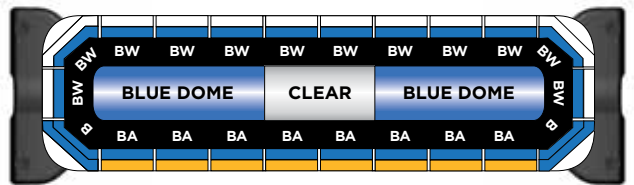

ALGT53-3658953	53" Red/Blue/White warning, takedowns, alley lights, Amber SignalMaster, low-profile hook, Red/Clear/Blue domes, Convergence Network, without interface module	$2,410
ALGT53-3658951	Same as above, with interface module	$2,495

ALGT53-3658959	53", Blue/White warning, takedowns, alley lights, front flood, Amber SignalMaster, hook, Blue/Clear/Blue domes, Convergence Network, without interface module	$2,410
ALGT53-3658957	Same as above, with interface module	$2,495