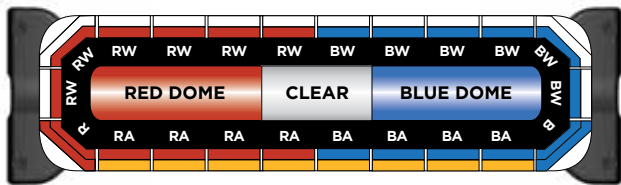

ALGT53-3658953	53" Red/Blue/White warning, takedowns, alley lights, Amber SignalMaster, low-profile hook, Red/Clear/Blue domes, Convergence Network, without interface module	$2,410
ALGT53-3658951	Same as above, with interface module	$2,495

ALGT53-3658959	53", Blue/White warning, takedowns, alley lights, front flood, Amber SignalMaster, hook, Blue/Clear/Blue domes, Convergence Network, without interface module	$2,410
ALGT53-3658957	Same as above, with interface module	$2,495