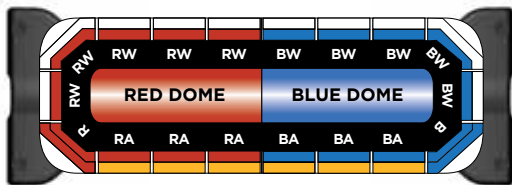

Features of Allegiant models with FS Convergence Network functionality (serial)

- FS Convergence Network for “plug-n-play” installation and programming
- Built-in SignalMaster function
- Flood lighting
- Cruise mode
- Low-power/dim mode
- Alley and multi-position style alley options available
- Bed light function in select positions available
- S/T/T option available
- Optional auto-dimming sensor (Clear domes only)
- Optional Opticom mounting

HOW TO ORDER

Allegiant FS Convergence Network Models

Choose from the popular configurations below (2018 List Price US$) or visit www.fedsig.com lightbar configurator to build a custom model.

ALGT45-3658952	45" Red/Blue/White warning, takedowns, alley lights, Amber SignalMaster, low-profile hook, Red/Blue domes, Convergence Network, without interface module	$2,200
ALGT45-3658948	Same as above, with interface module	$2,285

ALGT45-3658958	45" Blue/White warning, takedowns, alley lights, Amber SignalMaster, low-profile hook, Blue domes, Convergence Network, without interface module	$2,200
ALGT45-3658954	Same as above, with interface module	$2,285