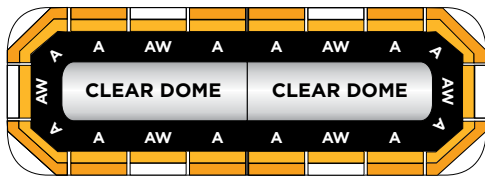

Features of Allegiant models with traditional wire harness (discrete)

- Front and rear control
- Two operational modes
- Rear Flood/Work light/Bed light function
- Front flood option
- Left/Right Alley feature
- Low power/dim mode
- S/T/T option

HOW TO ORDER

Allegiant Discrete Models

Choose from the popular configurations below (2018 List Price US$) or visit www.fedsig.com lightbar configurator to build a custom model.