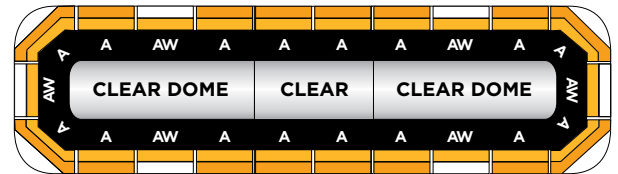

Features of Allegiant models with traditional wire harness (discrete)

- Front and rear control
- Two operational modes
- Rear Flood/Work light/Bed light function
- Front flood option
- Left/Right Alley feature
- Low power/dim mode
- S/T/T option

HOW TO ORDER

Allegiant Discrete Models

Choose from the popular configurations below (2018 List Price US$) or visit www.fedsig.com lightbar configurator to build a custom model.