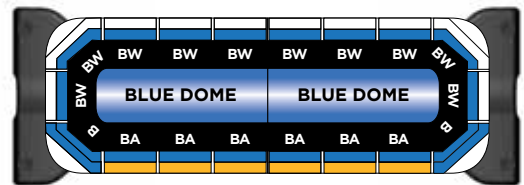

Features of Allegiant models with FS Convergence Network functionality (serial)

- FS Convergence Network for “plug-n-play” installation and programming
- Built-in SignalMaster function
- Flood lighting
- Cruise mode
- Low-power/dim mode
- Alley and multi-position style alley options available
- Bed light function in select positions available
- S/T/T option available
- Optional auto-dimming sensor (Clear domes only)
- Optional Opticom mounting

HOW TO ORDER

Allegiant FS Convergence Network Models

Choose from the popular configurations below (2018 List Price US$) or visit www.fedsig.com lightbar configurator to build a custom model.

ALGT45-3658952	45" Red/Blue/White warning, takedowns, alley lights, Amber SignalMaster, low-profile hook, Red/Blue domes, Convergence Network, without interface module	$2,200
ALGT45-3658948	Same as above, with interface module	$2,285

ALGT45-3658958	45" Blue/White warning, takedowns, alley lights, Amber SignalMaster, low-profile hook, Blue domes, Convergence Network, without interface module	$2,200
ALGT45-3658954	Same as above, with interface module	$2,285