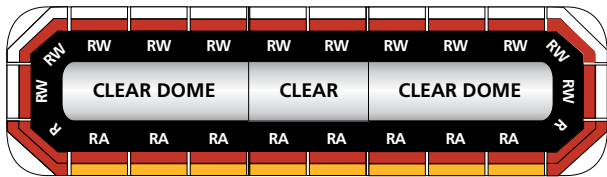

ALGT53-3668697	53", Red/White warning, takedowns, alley lights, front flood, Amber SignalMaster, hook, Clear domes, without interface module	$2,410
ALGT53-3668708	Same as above, with interface module	$2,495

ALGT53Z-AMBR3F6C	53", Amber, front and rear flood, SignalMaster, flat, 6-button controller, Clear domes	$2,688
ALGT53Z-AMBR3H6C	53", Amber, front and rear flood, SignalMaster, hook, 6-button controller, Clear domes	$2,688