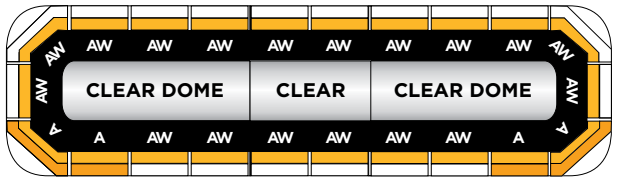

ALGT53-3668697	53", Red/White warning, takedowns, alley lights, front flood, Amber SignalMaster, hook, Clear domes, without interface module	$2,410
ALGT53-3668708	Same as above, with interface module	$2,495

ALGT53Z-AMBR3F6C	53", Amber, front and rear flood, SignalMaster, flat, 6-button controller, Clear domes	$2,688
ALGT53Z-AMBR3H6C	53", Amber, front and rear flood, SignalMaster, hook, 6-button controller, Clear domes	$2,688