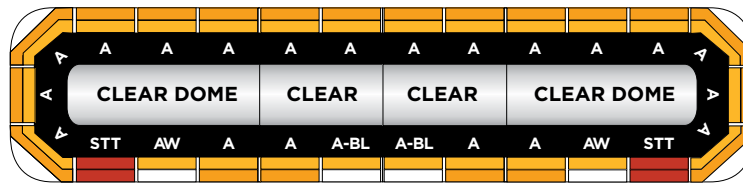

ALGT45D-AMBR1HC	45", Amber, takedowns, alley lights, work lights hook mount, Clear domes	$2,200

ALGT53D-AMBR1FC	53", Amber, takedowns, alley lights, work lights flat mount, Clear domes	$2,200