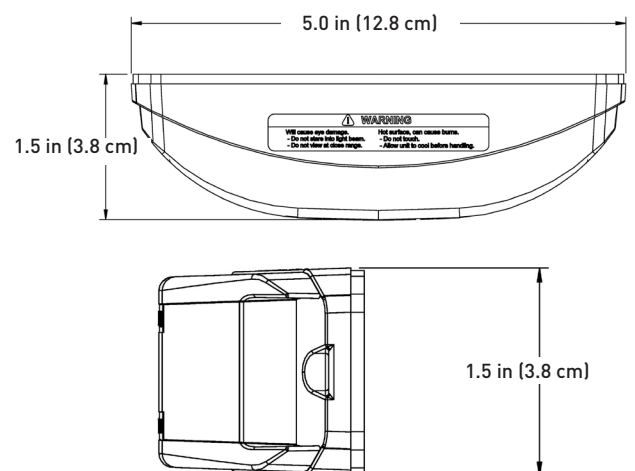

MPSW9 COMPLIANCE CHART

SINGLE-COLOR MODELS

MODEL #	LED COLOR	J845 CLASS	J845 COVERAGE	J595 CLASS	CCR TITLE 13 CLASS
MPSW9-A	Amber	1	90°	1	B
MPSW9-B	Blue	1	90°	1	B
MPSW9-W	White	1	90°	1	-
MPSW9-R	Red	1	90°	1	B

TRI-COLOR MODELS

MODEL #	LED COLOR	J845 CLASS	J845 COVERAGE	J595 CLASS	CCR TITLE 13 CLASS
MPSW9-AGW	Amber	1	120°	1	NO
	Green	1	120°	1	NO
	White	1	120°	1	-
MPSW9-BAW	Blue	1	120°	1	NO
	Amber	1	120°	1	NO
	White	1	120°	1	-
MPSW9-RAW	Red	1	120°	1	NO
	Amber	1	120°	1	NO
	White	1	120°	1	-
MPSW9-RBA	Red	1	120°	1	NO
	Blue	1	120°	1	NO
	Amber	1	120°	1	NO
MPSW9-RBW	Red	1	120°	1	NO
	Blue	1	120°	1	NO
	White	1	120°	1	-
MPSW9-RBW-SMK	Red	1	120°	1	NO
	Blue	1	120°	1	NO
	White	1	120°	1	-

SPECIFICATIONS

LED Color   W

Lens Color C SMK

VOLTAGE	12/24 Vdc
CURRENT DRAW	0.6 A @ 12 Vdc 0.3 A @ 24 Vdc
OPERATING TEMP.	-40° to 176° F (-40° to 80°C)

PHYSICAL SPECIFICATIONS

SURFACE MOUNT

LENGTH	5.0 in (12.8 cm)
WIDTH	1.5 in (3.8 cm)
HEIGHT	1.5 in (3.8 cm)
SHIP WEIGHT	0.5 lb (0.23 kg)

MPSW9 MODELS