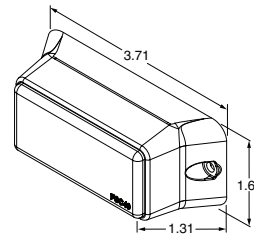

IPX6

Specifications

Voltage	12.8 VDC
Current Draw	1 A
Operating temp	-30° C to +80° C

Physical Specifications

	With Bezel	Without Bezel
Length	5.5 in (14.0 cm)	4.1 in (10.4 cm)
Width	1.5 in (3.8 cm)	1.4 in (3.6 cm)
Height	2.0 in (4.8 cm)	1.4 in (3.6 cm)

Ship Weight

1.0 lb (0.45 kg)

Patterns and Flash Rates

Flash Pattern	Description	Flash Pattern	Description
1	Off	14	75 FPM Double
2	79 FPM Power Quad*	15	150 FPM Triple
3	150 FPM Single	16	75 FPM Triple
4	151 FPM Single	17	5 Single @ 680 FPM/ 4 Single @ 216 FPM
5	74 FPM Single*	18	4 Single @ 570 FPM/ 3 Single @ 246 FPM
6	75 FPM Single	19	3 Single @ 460 FPM/ 2 Quad @ 75 FPM
7	240 FPM Single	20	Progressive Flash
8	241 FPM Single	21	4 Single @ 154 FPM/ 2 Quad @ 75 FPM
9	240 FPM Double*	22	Random Flash
10	241 FPM Double	23	3 quick flashes, then steady burn
11	150 FPM Double	24	Fed pulse 75
12	151 FPM Double	25	Steady Burn
13	74 FPM Double		

*Conforms to CCR Title 13

IMPAXX Compliance Chart

IMPAXX 3, Horizontal Fluted Lenses

Color	Lens	SAE J845		SAE J595	CA 13
		Class	Coverage	Class	
Red	Clear	1	90°	1	Class B
	Red	1	90°	1	Class B
Blue	Clear	2	100°	2	Class B
Amber	Clear	2	95°	2	N/C
	Amber	2	95°	2	N/C

IMPAXX 6, Horizontal Fluted Lenses

Color	Lens	SAE J845		SAE J595	CA 13
		Class	Coverage	Class	
Red	Clear	1	95°	1	Class B
Blue	Clear	2	>120°	2	Class B
Amber	Clear	1	>120°	1	Class B
White	Clear	1	90°	1	N/A

IMPAXX 6, Vertical Fluted Lenses

Color	Lens	SAE J845		SAE J595	CA 13
		Class	Coverage	Class	
Red	Clear	1	50°	1	Class B
Blue	Clear	2	70°	2	N/C
White	Clear	1	40°	1	N/A

IPX3 With bezel