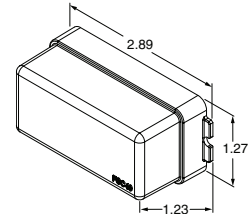

IPX3 Without bezel