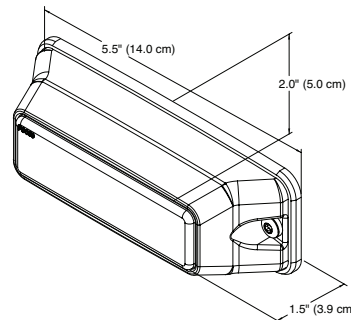

IPX6 With bezel