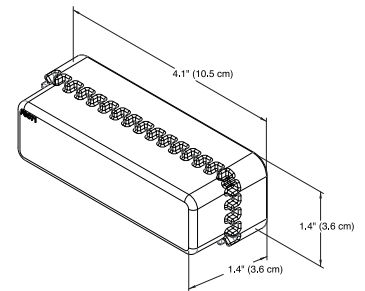

IPX6 Without bezel