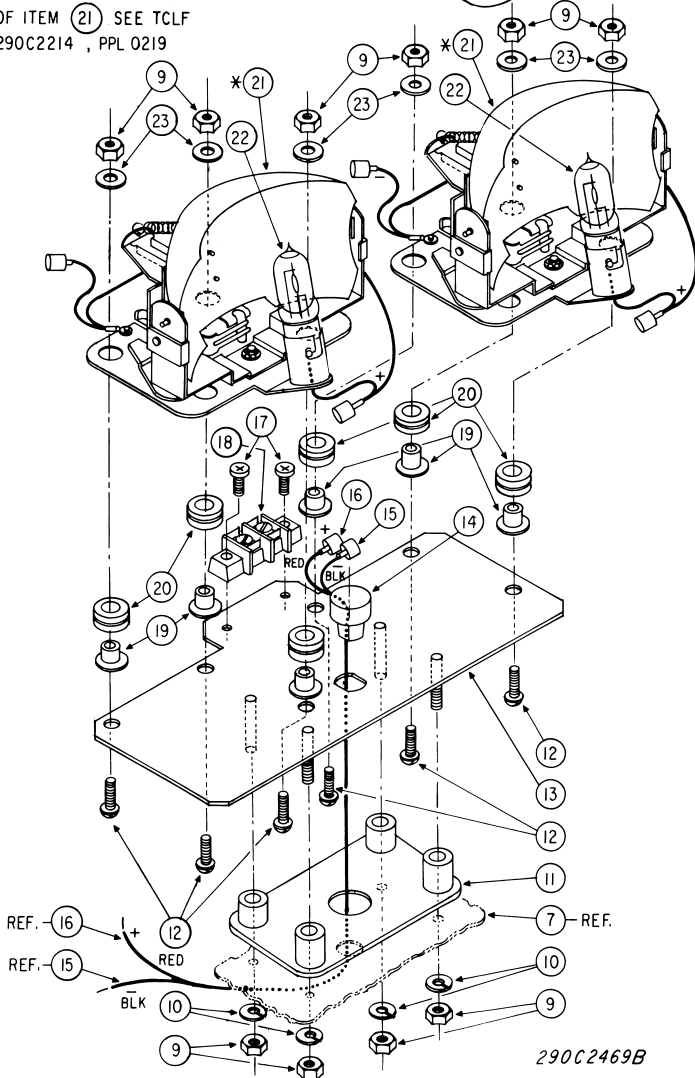

* FOR PARTS BREAK DOWN OF ITEM (21) SEE TCLF 290C2214, PPL 0219

290C2469B

CrossFire®

Model CFFF-SB Series B

PPL 0251

Printed 1999

PARTS LIST

Item No.	Description	Part No.	Qty.
1	6-32 x 3/8 Screw, Phl. Trs. Hd.	Z7000A464-06	4
2	Ring, Lens Mounting	Z8548C047A	1
3	Gasket, Lens	Z8548C050A	1
4	Lens, Red	Z8548D049A-01	1
	Lens, Clear	Z8548D049A-05	1
5	Clip, Lens	Z8548A054A	6
6	6-32 x 3/8 Scr., Hex Wsh. Hd., Thd. Frm.	Z7011A061-06	6
7	Housing & Pem Nut Assembly	Z8548D043A-03	1
8	Gasket, CFF (part of accessory kit)	Z8548C038A	1
	CFF Accessory Kit (not shown)	Z8548A044A	AR
9	10-32 Nut, Hex	Z7059A014	10
10	Lockwasher, Split	Z7074A009	4
11	Plate, Support	Z8548C035B	1
12	10-32 x 1/2 Scr., Mach., Rd. Hd. Slit.	Z7000A068-08	6
	Complete Mechanism Assembly	Z8548067A	2
	(Includes items 13 thru 23)		
13	Center Plate, Assembly	Z8548066A	1
14	Strain Relief, Heyco, Right Angle	Z231A148A	1
15	Wire, Terminated, Blk. (ground)		1
16	Wire, Terminated, Red (positive)		1
17	8-32 x 1/2 Scr., Phl. Pan Hd., Thd. Frm.	Z7011A062-08	2
18	Block, Terminal (2 Positions)	Z229213A	1
19	Bushing (part of item 21 assy.)	Z8559A088A	6
20	Grommet (part of item 21 assy.)	Z8108A014	6
21	Mechanism Assembly, T.C.L.	Z8431057C	2
22	Lamp, 50W, T.C.L.	Z8107A119A	2
23	#10 Washer, Flat	Z7072A014	6

DO NOT ORDER PARTS BY ITEM NUMBER.
Give model, description and part number.
When a part number is not supplied, the part is **NOT** available.
Refer to PARTS PRICE LIST (Part No. 1001) for prices of parts.