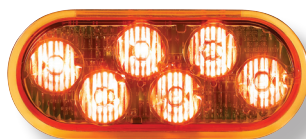

Federal Signal's 3600 LED series perimeter lights

Federal Signal is currently discontinuing many of the 3600 LED series perimeter lights. **Seven new part numbers will remain in this series**, replacing some of the most popular models (the numbers are indicated by color below).